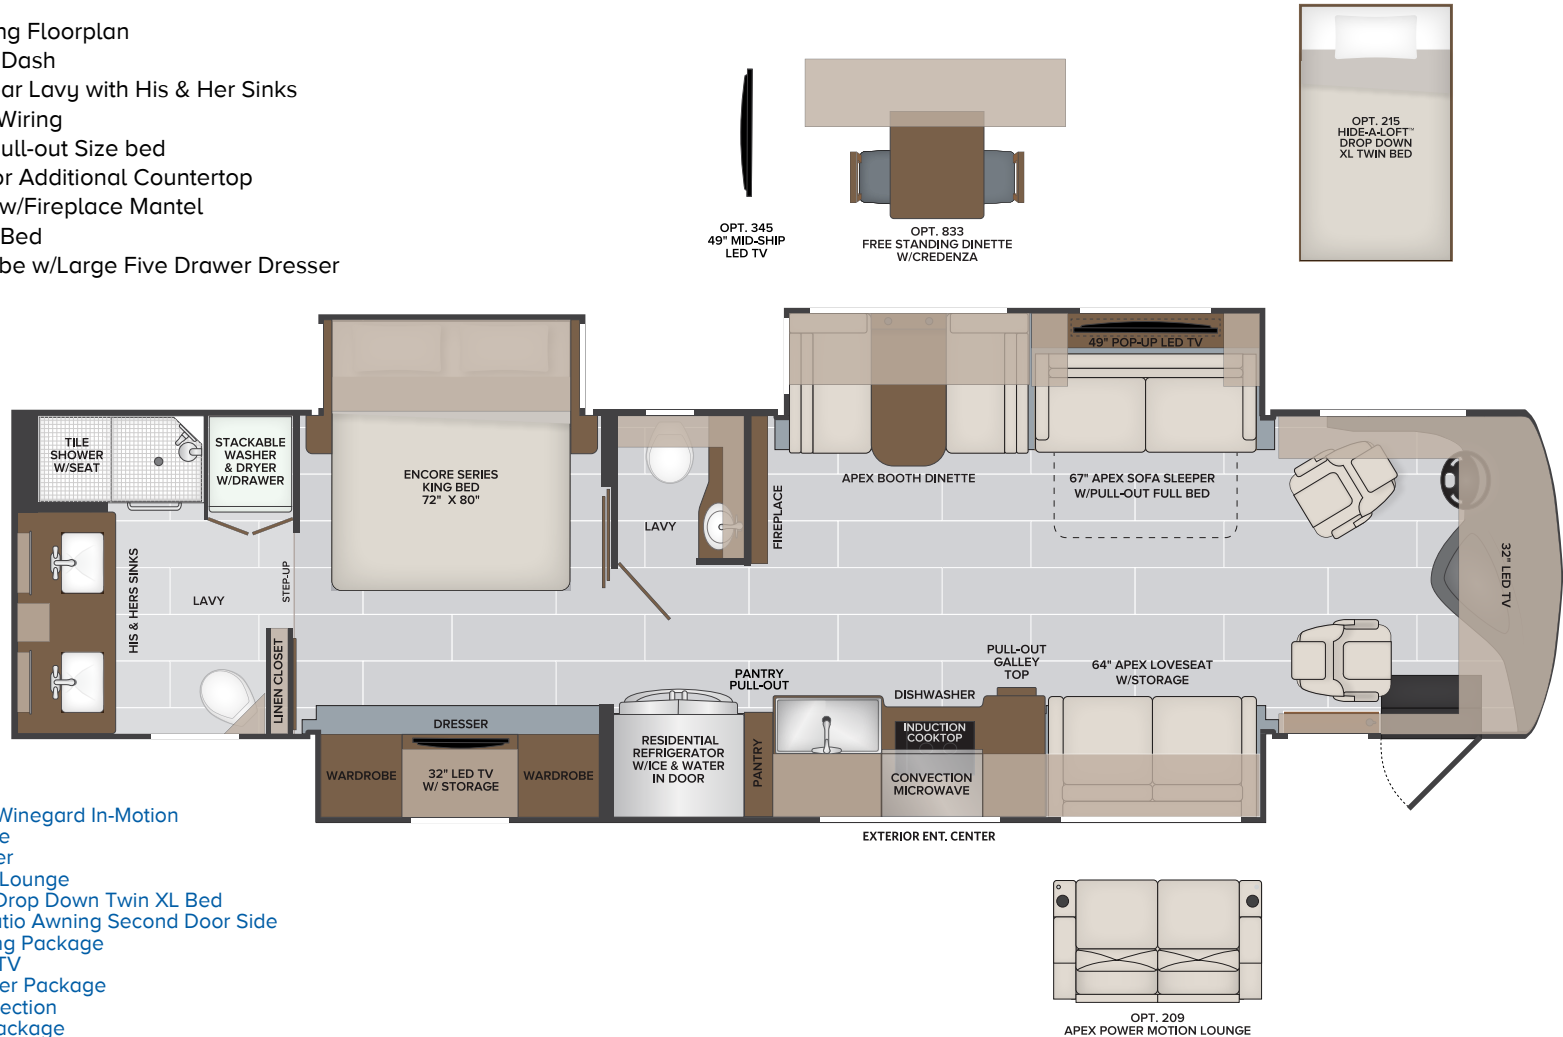

40M Options: 095 | 099 | 111 | 209 | 215 | 256 | 272 | 345 | 436 | 485 | 563 | 833 | 916 | 967

**TOP FLOORPLAN FEATURES**

1. Sleeps up to 7
2. Opposing Seating Floorplan
3. Dual Monitors at Dash
4. Luxurious Full Rear Lavy with His & Her Sinks
5. Firefly MultiPlex Wiring
6. 67" Sofa w/Full Pull-out Size bed
7. Galley Pull-out for Additional Countertop
8. Feature Wall Art w/Fireplace Mantel
9. Articulating King Bed
10. Full Size Wardrobe w/Large Five Drawer Dresser

**ARMADA OPTIONS**

- 095 Satellite Dish Winegard In-Motion
- 099 Satellite Delete
- 111 Exterior Freezer
- 209 Motion Power Lounge
- 215 Hide-A-Loft™ Drop Down Twin XL Bed
- 256 Roof Mount Patio Awning Second Door Side
- 272 Window Awning Package
- 345 Mid-Ship LED TV
- 436 CSA Freightliner Package
- 485 Blind Spot Detection
- 563 Technology Package
- 833 Free Standing Dinette w/Credenza
- 916 Heated Tile Floor - Rear
- 967 2nd Full Bay Slideout Tray

2021

Class A Diesel  
**ARMADA**

**40M**  
FLOORPLAN