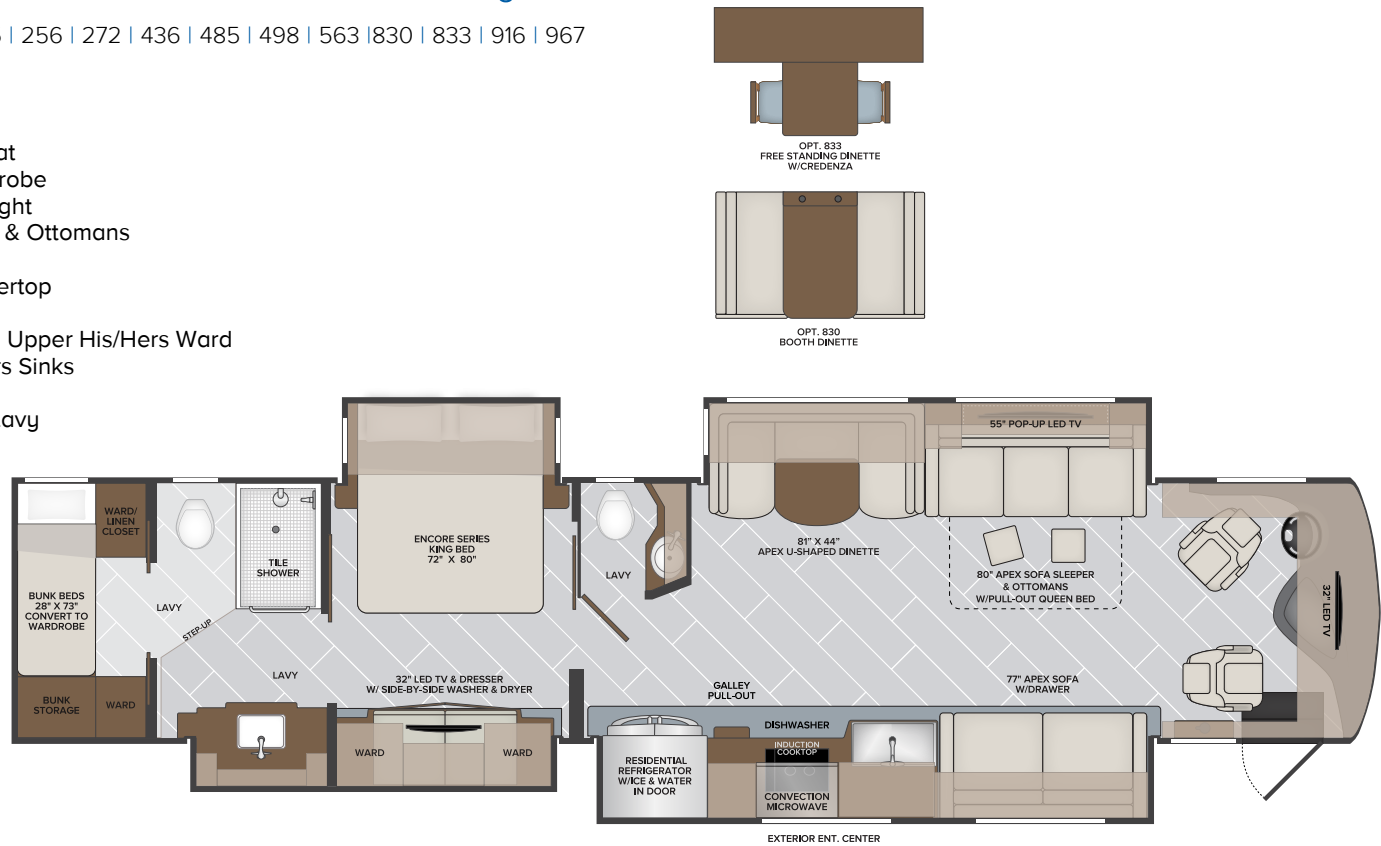

44B Options: 095 | 099 | 111 | 209 | 215 | 256 | 272 | 436 | 485 | 498 | 563 | 830 | 833 | 916 | 967

TOP FLOORPLAN FEATURES

1. Sleeps up to 9
2. Power Driver/Passenger Seats
3. Porcelain Tile Floor w/Front Heat Mat
4. Bunk Bed that Converts into a Wardrobe
5. Tile Shower w/Glass Door and Skylight
6. 80" Sofa w/Queen Pull Out Size Bed & Ottomans
7. 77" Sofa w/Drawer Storage
8. Galley Pull-out for Additional Countertop
9. Articulating King Bed
10. Side by Side Washer and Dryer with Upper His/Hers Ward
11. Large Master Rear Bath w/His & Hers Sinks
12. Rear Private Lavy Room
13. Stackable Washer/Dryer in Master Lavy

ARMADA OPTIONS

- 095 Satellite Dish Winegard In-Motion
- 099 Satellite Delete
- 111 Exterior Freezer
- 209 Motion Power Lounge
- 215 Hide-A-Loft™ Drop Down Twin XL Bed
- 256 Roof Mount Patio Awning Second Door Side
- 272 Window Awning Package
- 436 CSA Freightliner Package
- 498 Dual Euro Recliners
- 563 Technology Package
- 833 Free Standing Dinette w/Credenza
- 916 Heated Tile Floor - Rear
- 967 2nd Full Bay Slideout Tray

2021

Class A Diesel
ARMADA

44B
FLOORPLAN