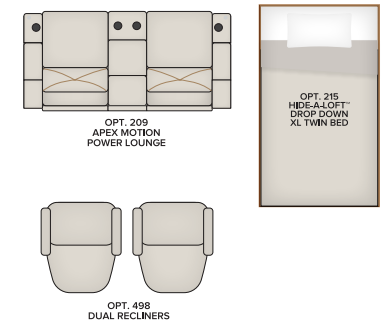

44B Options: 095 | 099 | 111 | 209 | 215 | 256 | 272 | 436 | 485 | 498 | 563 | 830 | 833 | 916 | 967

TOP FLOORPLAN FEATURES

1. Sleeps up to 9
2. Power Driver/Passenger Seats
3. Porcelain Tile Floor w/Front Heat Mat
4. Bunk Bed that Converts into a Wardrobe
5. Tile Shower w/Glass Door and Skylight
6. 80" Sofa w/Queen Pull Out Size Bed & Ottomans
7. 77" Sofa w/Drawer Storage
8. Galley Pull-out for Additional Countertop
9. Articulating King Bed
10. Side by Side Washer and Dryer with Upper His/Hers Ward
11. Large Master Rear Bath w/His & Hers Sinks
12. Rear Private Lavy Room
13. Stackable Washer/Dryer in Master Lavy

ARMADA OPTIONS

- 095 Satellite Dish Winegard In-Motion
- 099 Satellite Delete
- 111 Exterior Freezer
- 209 Motion Power Lounge
- 215 Hide-A-Loft™ Drop Down Twin XL Bed
- 256 Roof Mount Patio Awning Second Door Side
- 272 Window Awning Package
- 436 CSA Freightliner Package
- 498 Dual Euro Recliners
- 563 Technology Package
- 833 Free Standing Dinette w/Credenza
- 916 Heated Tile Floor - Rear
- 967 2nd Full Bay Slideout Tray