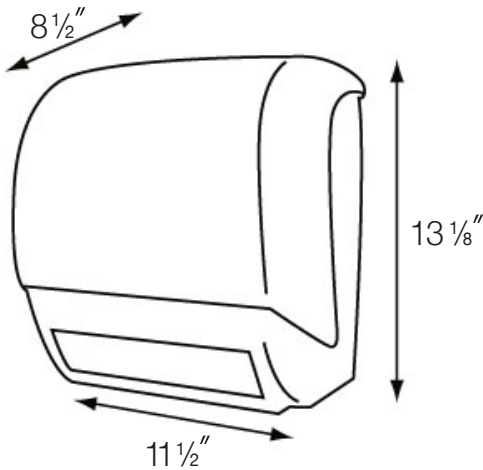

Compatible with LoCor® Hard Wound Roll Towel:

46897	7" x 800'
46898	7" x 850'
46899	7" x 600'
46902	7" x 1000'

DA235-B

DA235-W

SPECIFICATIONS

11 1/2" wide, 13 1/8" high, 8 1/2" deep
29.21 cm x 33.34 cm x 21.59 cm