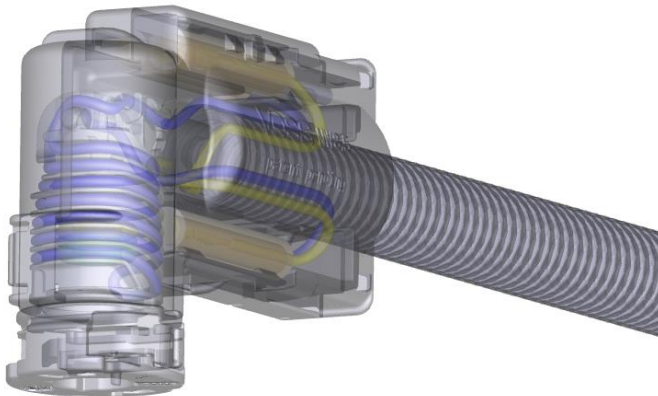

Product information quick connect systems 241^N / 241^{N-SL}

Plastic couplings for fuel, coolant, thermal management and SCR line systems with connecting profiles acc. to SAE J2044, electrically heated for AdBlue[®] lines and water injection systems

- Easy handling
- In case of limited assembly space connector can be supplied with body rotated in four possible positions
- Standard version 241^N without, 241^{N-SL} with additional visual connection indicator
- SL = Secondary Lock
- Secondary lock can only be activated when connector is completely assembled
- Even without activated secondary lock connection is completely functioning (Validation according to SAE J2044 in preparation)

The next generation
for SCR systems

VOSS quick connect systems 241^N and 241^{N-SL} unheated

241^N

241^{N-SL}

- Straight and elbow connectors made of plastic
- Available sizes: 1/4-inch, 5/16-inch and 3/8-inch for PA tubes sizes 4x1, 5x1 and 8x1 as well as EPDM hoses ID 4 and ID 5.5 mm
- Operating temperature range -40 °C to +120 °C up to +160 °C after consultation with VOSS
- Operating pressure max. 10 bar

Examples:

VOSS quick connect systems 241^N and 241^{N-SL} electrically heated

241^N

241^{N-SL}

- Straight and diverse elbow connectors made of plastic
- Connection of tube and connector with laser welding
- Available sizes: 1/4-inch, 5/16-inch and 3/8-inch for PA tubes sizes 4x1, 5x1, 6x1, 7x1 and 8x1 as well as EPDM hoses ID 4 and ID 5.5 mm; 1/4-inch und 3/8-inch for PPA tubes 4x1
- Operating temperature range -40 °C to +120 °C, up to +160 °C after consultation with VOSS
- Operating pressure max. 10 bar
- For 12- and 24-Volt-Systems, also for PWM-regulation
- Controlled heating wire routing
- Efficient heating of complete connectors
- Notably lower de-freezing times
- Notably lower heating power demands