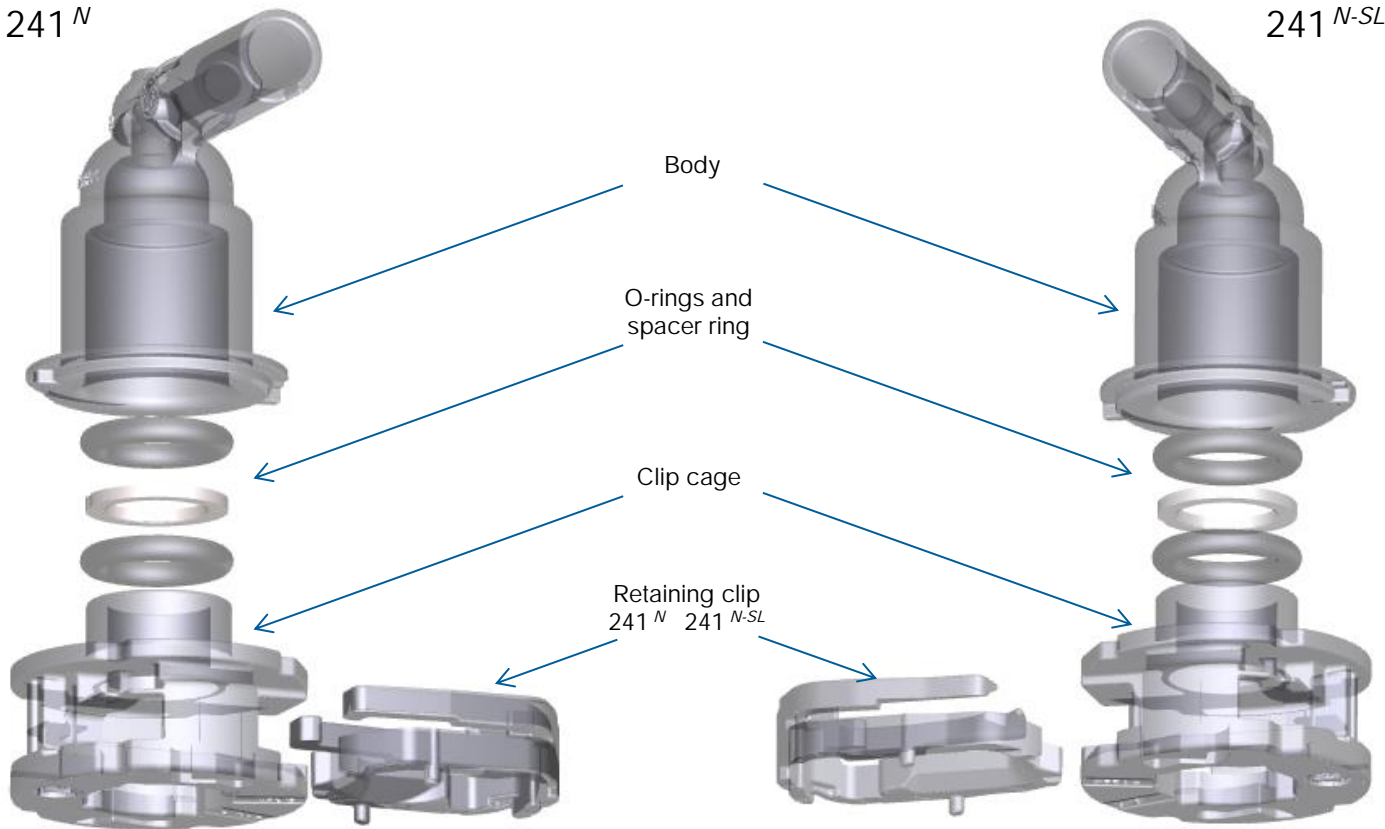

Product information quick connect systems 241^N / 241^{N-SL}

Plastic couplings for fuel, coolant, thermal management and SCR line systems with connecting profiles acc. to SAE J2044, electrically heated for AdBlue[®] lines and water injection systems

- Easy handling
- In case of limited assembly space connector can be supplied with body rotated in four possible positions
- Standard version 241^N without, 241^{N-SL} with additional visual connection indicator
- SL = Secondary Lock
- Secondary lock can only be activated when connector is completely assembled
- Even without activated secondary lock connection is completely functioning (Validation according to SAE J2044 in preparation)

The next generation
for SCR systems

VOSS quick connect systems 241^N and 241^{N-SL} unheated

241^N

241^{N-SL}

- Straight and elbow connectors made of plastic
- Available sizes: 1/4-inch, 5/16-inch and 3/8-inch for PA tubes sizes 4x1, 5x1 and 8x1 as well as EPDM hoses ID 4 and ID 5.5 mm
- Operating temperature range -40 °C to +120 °C up to +160 °C after consultation with VOSS
- Operating pressure max. 10 bar

Examples:

VOSS quick connect systems 241^N and 241^{N-SL} electrically heated

241^N

241^{N-SL}

- Straight and diverse elbow connectors made of plastic
- Connection of tube and connector with laser welding
- Available sizes: 1/4-inch, 5/16-inch and 3/8-inch for PA tubes sizes 4x1, 5x1, 6x1, 7x1 and 8x1 as well as EPDM hoses ID 4 and ID 5.5 mm; 1/4-inch und 3/8-inch for PPA tubes 4x1
- Operating temperature range -40 °C to +120 °C, up to +160 °C after consultation with VOSS
- Operating pressure max. 10 bar
- For 12- and 24-Volt-Systems, also for PWM-regulation
- Controlled heating wire routing
- Efficient heating of complete connectors
- Notably lower de-freezing times
- Notably lower heating power demands