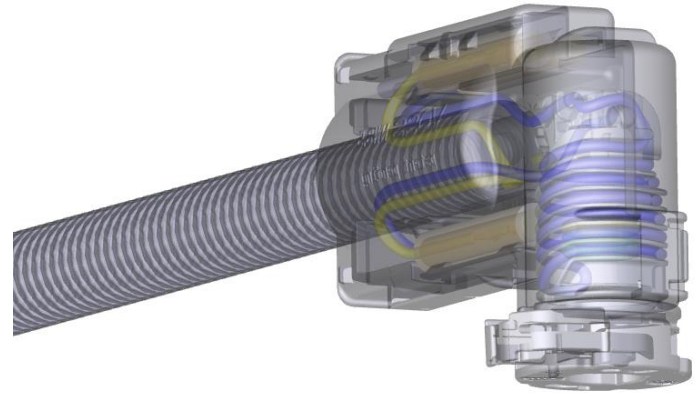

Product information quick connect systems 241^N / 241^{N-SL}

Plastic couplings for fuel, coolant, thermal management and SCR line systems with connecting profiles acc. to SAE J2044, electrically heated for AdBlue[®] lines and water injection systems

- Easy handling
- In case of limited assembly space connector can be supplied with body rotated in four possible positions
- Standard version 241^N without, 241^{N-SL} with additional visual connection indicator
- SL = Secondary Lock
- Secondary lock can only be activated when connector is completely assembled
- Even without activated secondary lock connection is completely functioning (Validation according to SAE J2044 in preparation)

The next generation
for SCR systems

VOSS quick connect systems 241^N and 241^{N-SL} unheated

241^N

241^{N-SL}

- Straight and elbow connectors made of plastic
- Available sizes: 1/4-inch, 5/16-inch and 3/8-inch for PA tubes sizes 4x1, 5x1 and 8x1 as well as EPDM hoses ID 4 and ID 5.5 mm
- Operating temperature range -40 °C to +120 °C up to +160 °C after consultation with VOSS
- Operating pressure max. 10 bar

Examples:

VOSS quick connect systems 241^N and 241^{N-SL} electrically heated

241^N

241^{N-SL}

- Straight and diverse elbow connectors made of plastic
- Connection of tube and connector with laser welding
- Available sizes: 1/4-inch, 5/16-inch and 3/8-inch for PA tubes sizes 4x1, 5x1, 6x1, 7x1 and 8x1 as well as EPDM hoses ID 4 and ID 5.5 mm; 1/4-inch und 3/8-inch for PPA tubes 4x1
- Operating temperature range -40 °C to +120 °C, up to +160 °C after consultation with VOSS
- Operating pressure max. 10 bar
- For 12- and 24-Volt-Systems, also for PWM-regulation
- Controlled heating wire routing
- Efficient heating of complete connectors
- Notably lower de-freezing times
- Notably lower heating power demands