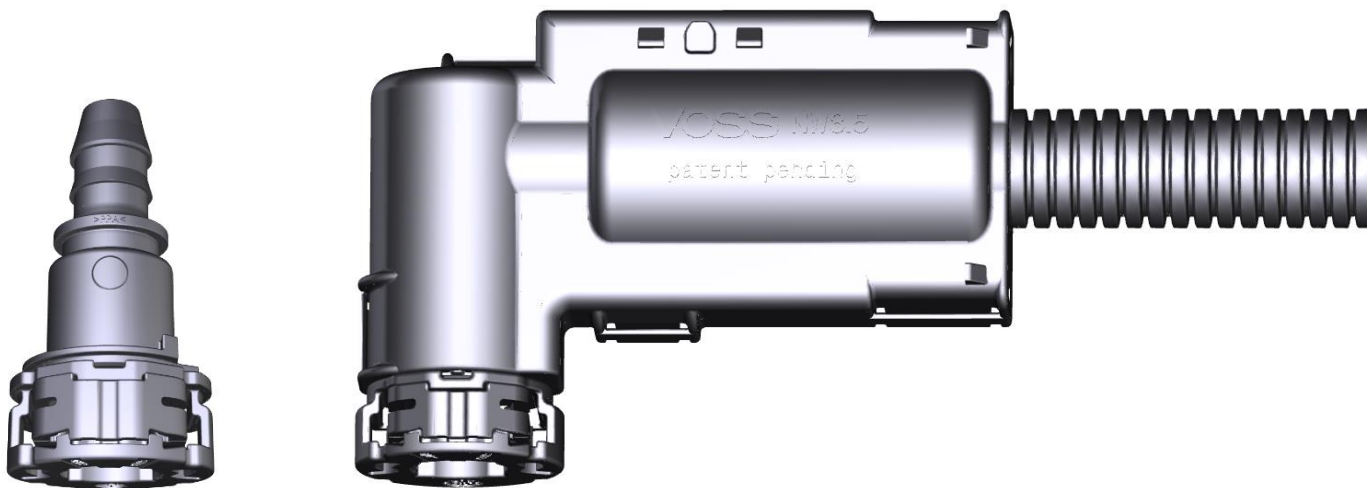

Product information quick connect systems 241^N / 241^{N-SL}

Plastic couplings for fuel, coolant, thermal management and SCR line systems with connecting profiles acc. to SAE J2044, electrically heated for AdBlue[®] lines and water injection systems

- Easy handling
- In case of limited assembly space connector can be supplied with body rotated in four possible positions
- Standard version 241^N without, 241^{N-SL} with additional visual connection indicator
- SL = Secondary Lock
- Secondary lock can only be activated when connector is completely assembled
- Even without activated secondary lock connection is completely functioning (Validation according to SAE J2044 in preparation)

The next generation
for SCR systems

VOSS quick connect systems 241^N and 241^{N-SL} unheated

241^N

241^{N-SL}

- Straight and elbow connectors made of plastic
- Available sizes: 1/4-inch, 5/16-inch and 3/8-inch for PA tubes sizes 4x1, 5x1 and 8x1 as well as EPDM hoses ID 4 and ID 5.5 mm
- Operating temperature range -40 °C to +120 °C up to +160 °C after consultation with VOSS
- Operating pressure max. 10 bar

Examples:

VOSS quick connect systems 241^N and 241^{N-SL} electrically heated

241^N

241^{N-SL}

- Straight and diverse elbow connectors made of plastic
- Connection of tube and connector with laser welding
- Available sizes: 1/4-inch, 5/16-inch and 3/8-inch for PA tubes sizes 4x1, 5x1, 6x1, 7x1 and 8x1 as well as EPDM hoses ID 4 and ID 5.5 mm; 1/4-inch und 3/8-inch for PPA tubes 4x1
- Operating temperature range -40 °C to +120 °C, up to +160 °C after consultation with VOSS
- Operating pressure max. 10 bar
- For 12- and 24-Volt-Systems, also for PWM-regulation
- Controlled heating wire routing
- Efficient heating of complete connectors
- Notably lower de-freezing times
- Notably lower heating power demands