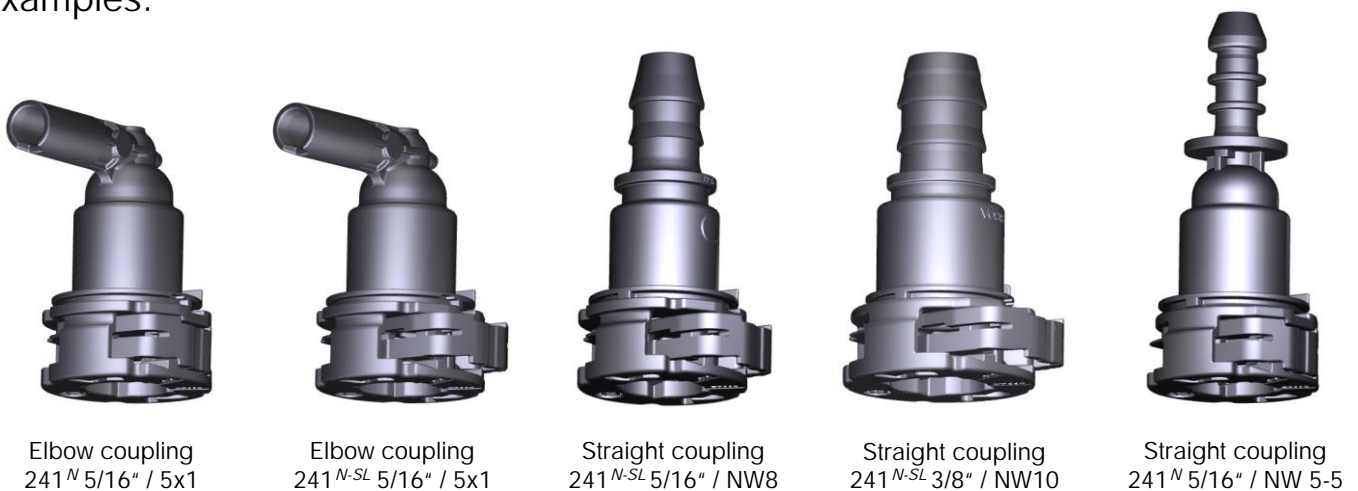

- Easy handling
- In case of limited assembly space connector can be supplied with body rotated in four possible positions
- Standard version 241^N without, 241^{N-SL} with additional visual connection indicator
- SL = Secondary Lock
- Secondary lock can only be activated when connector is completely assembled
- Even without activated secondary lock connection is completely functioning (Validation according to SAE J2044 in preparation)

The next generation
for SCR systems

VOSS quick connect systems 241^N and 241^{N-SL} unheated

241^N

241^{N-SL}

- Straight and elbow connectors made of plastic
- Available sizes: 1/4-inch, 5/16-inch and 3/8-inch for PA tubes sizes 4x1, 5x1 and 8x1 as well as EPDM hoses ID 4 and ID 5.5 mm
- Operating temperature range -40 °C to +120 °C up to +160 °C after consultation with VOSS
- Operating pressure max. 10 bar

Examples:

VOSS quick connect systems 241^N and 241^{N-SL} electrically heated

241^N

241^{N-SL}

- Straight and diverse elbow connectors made of plastic
- Connection of tube and connector with laser welding
- Available sizes: 1/4-inch, 5/16-inch and 3/8-inch for PA tubes sizes 4x1, 5x1, 6x1, 7x1 and 8x1 as well as EPDM hoses ID 4 and ID 5.5 mm; 1/4-inch und 3/8-inch for PPA tubes 4x1
- Operating temperature range -40 °C to +120 °C, up to +160 °C after consultation with VOSS
- Operating pressure max. 10 bar
- For 12- and 24-Volt-Systems, also for PWM-regulation
- Controlled heating wire routing
- Efficient heating of complete connectors
- Notably lower de-freezing times
- Notably lower heating power demands