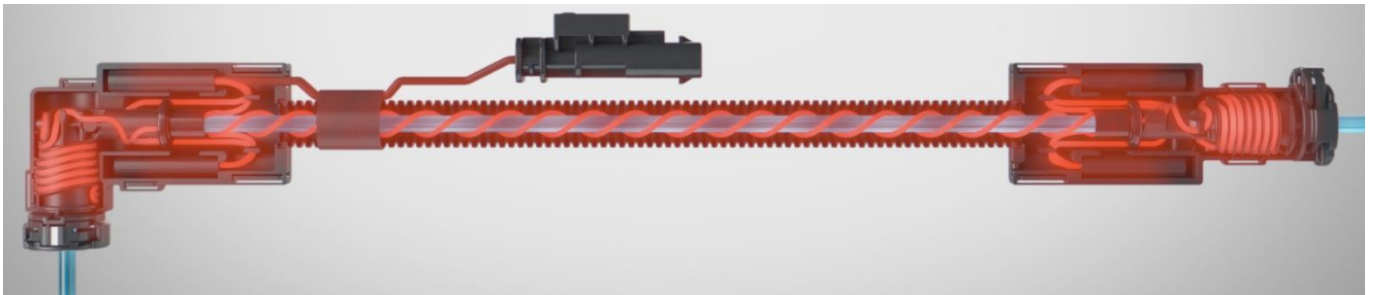

Product information quick connect systems 241^N / 241^{N-SL}

Plastic couplings for fuel, coolant, thermal management and SCR line systems with connecting profiles acc. to SAE J2044, electrically heated for AdBlue[®] lines and water injection systems

- Easy handling
- In case of limited assembly space connector can be supplied with body rotated in four possible positions
- Standard version 241^N without, 241^{N-SL} with additional visual connection indicator
- SL = Secondary Lock
- Secondary lock can only be activated when connector is completely assembled
- Even without activated secondary lock connection is completely functioning (Validation according to SAE J2044 in preparation)

The next generation
for SCR systems

VOSS quick connect systems 241^N and 241^{N-SL} unheated

241^N

241^{N-SL}

- Straight and elbow connectors made of plastic
- Available sizes: 1/4-inch, 5/16-inch and 3/8-inch for PA tubes sizes 4x1, 5x1 and 8x1 as well as EPDM hoses ID 4 and ID 5.5 mm
- Operating temperature range -40 °C to +120 °C up to +160 °C after consultation with VOSS
- Operating pressure max. 10 bar

Examples:

VOSS quick connect systems 241^N and 241^{N-SL} electrically heated

241^N

241^{N-SL}

- Straight and diverse elbow connectors made of plastic
- Connection of tube and connector with laser welding
- Available sizes: 1/4-inch, 5/16-inch and 3/8-inch for PA tubes sizes 4x1, 5x1, 6x1, 7x1 and 8x1 as well as EPDM hoses ID 4 and ID 5.5 mm; 1/4-inch und 3/8-inch for PPA tubes 4x1
- Operating temperature range -40 °C to +120 °C, up to +160 °C after consultation with VOSS
- Operating pressure max. 10 bar
- For 12- and 24-Volt-Systems, also for PWM-regulation
- Controlled heating wire routing
- Efficient heating of complete connectors
- Notably lower de-freezing times
- Notably lower heating power demands