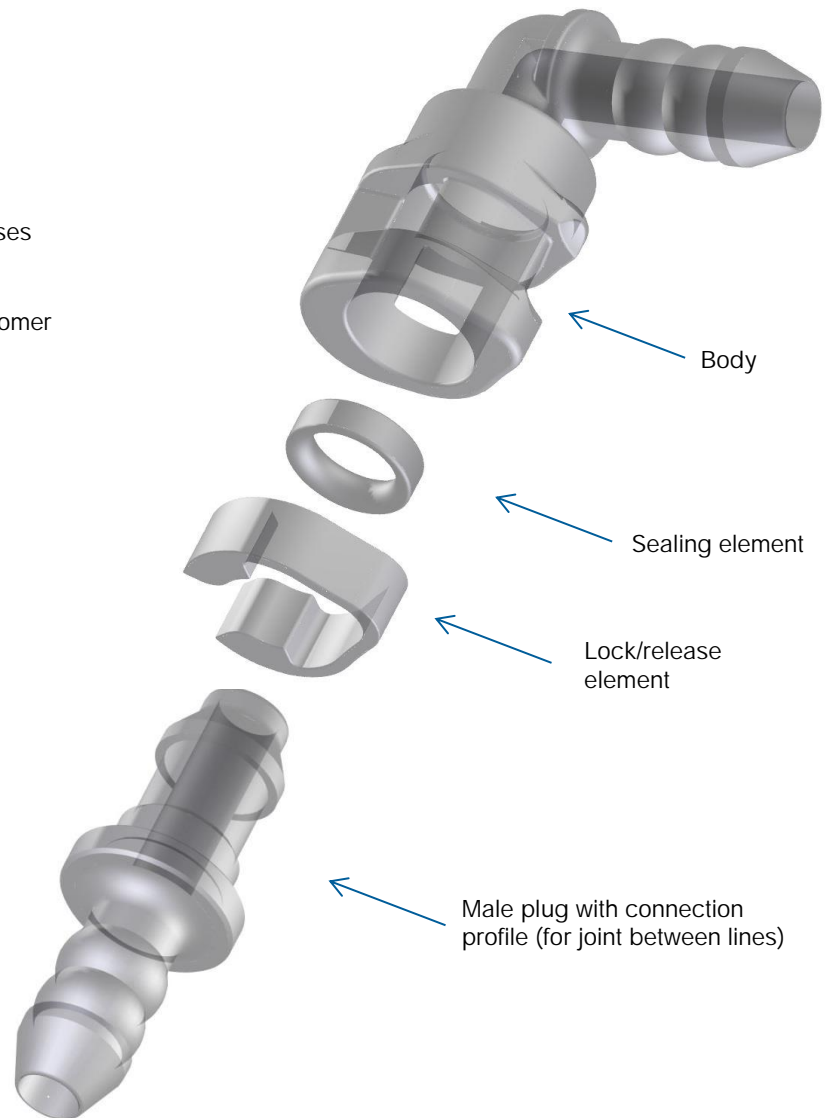

Product information quick connect system 260

Plastic plugs and couplings for the fir-tree connection of vehicle washer lines

- Compact design
- High engagement force
- Easy serviceability
- Connecting port profile identical to common system variants (pumps and nozzles)
- Ultra-light weight
- Easy to assemble and disassemble
- Clip can be produced in different colors for visual aid

The compact and innovative solution
for vehicle washer systems

VOSS quick connect system 260

- For all kinds of vehicle washer systems:
 - Windshield
 - Rear window
 - Headlights
 - Cameras
- For the connection of tubes and rubber hoses
- Made of plastic (POM)
- Straight and elbow (further shapes on customer requests)
- Male and female connectors
- Medium: water and ethylene glycol
- Operating pressure: 5 bar (higher pressures on customer requests)
- Temperature range: -30 °C to +100 °C